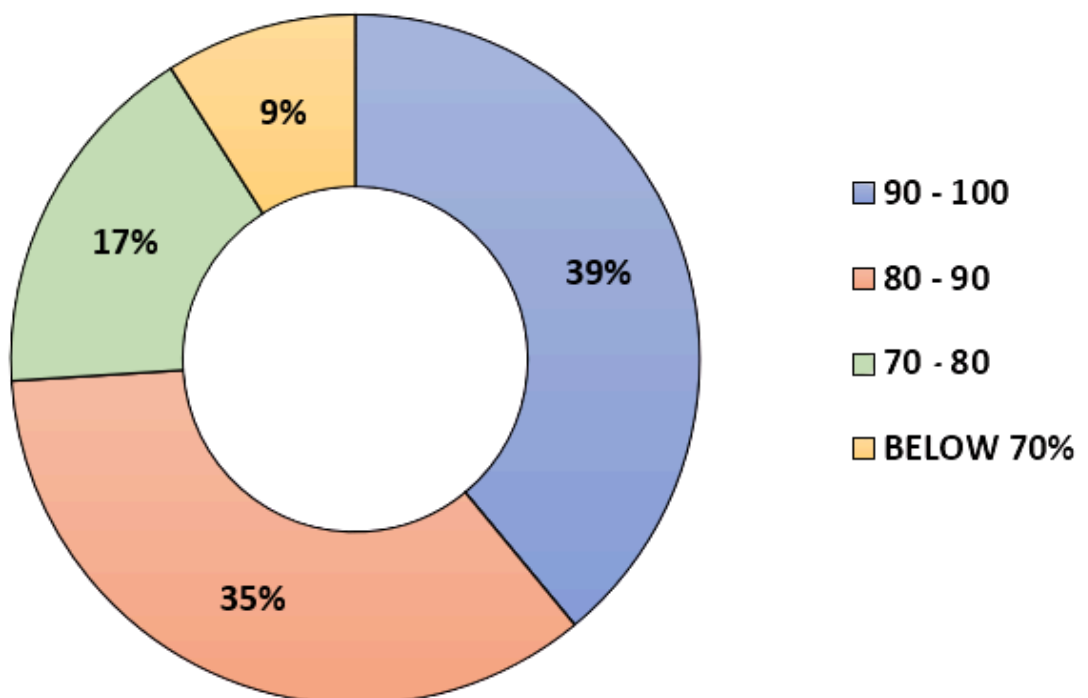

Analysis of Class X Result

2025-26

% OF MARKS RANGE	NUMBER OF STUDENTS
90 - 100	92 (39% OF TOTAL STUDENTS)
80 - 90	83 (35% OF TOTAL STUDENTS)
70 - 80	40 (17% OF TOTAL STUDENTS)
BELOW 70%	20 (9% OF TOTAL STUDENTS)
TOTAL	235

No. of Students