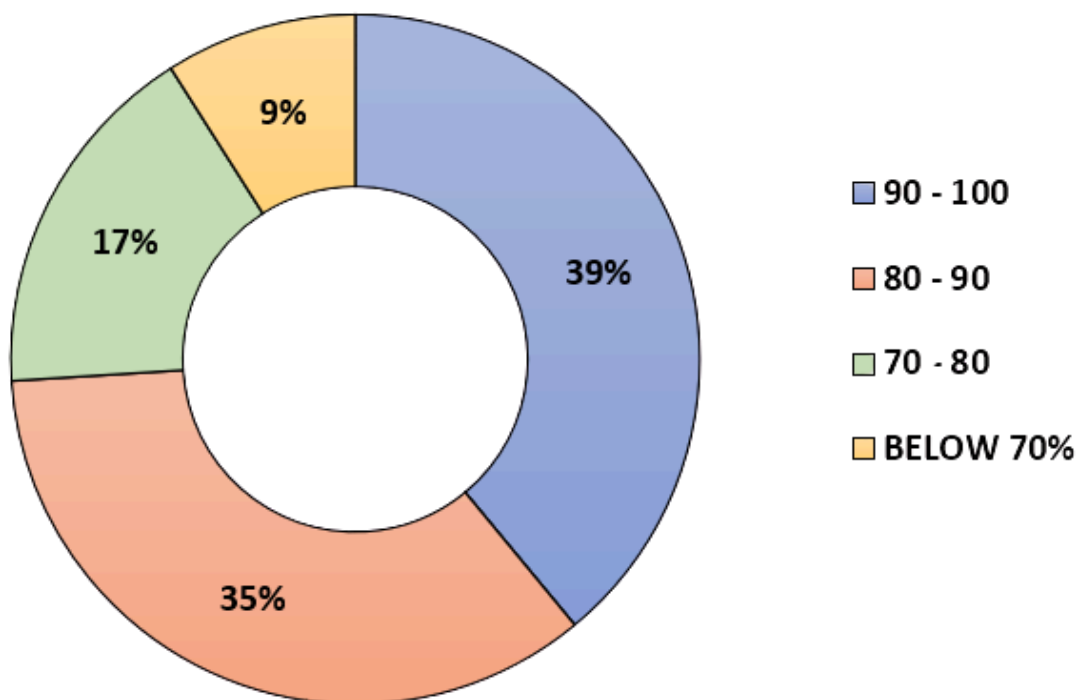

Analysis of Class X Result 2025-26

Skill Subjects

% OF MARKS RANGE	NUMBER OF STUDENTS
90 - 100	92 (39% OF TOTAL STUDENTS)
80 - 90	83 (35% OF TOTAL STUDENTS)
70 - 80	40 (17% OF TOTAL STUDENTS)
BELOW 70%	20 (9% OF TOTAL STUDENTS)
TOTAL	235

No. of Students