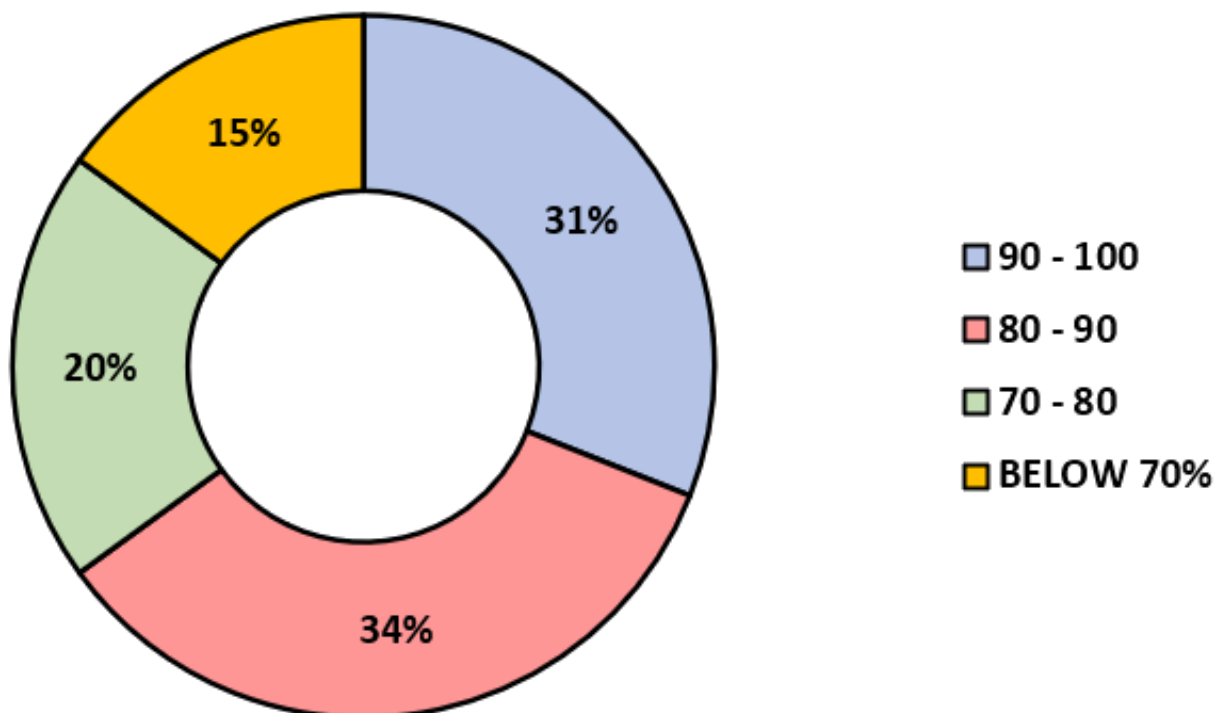

Analysis of Class X Result 2025-26

% OF MARKS RANGE	NUMBER OF STUDENTS
90 - 100	73 (31% OF TOTAL STUDENTS)
80 - 90	79 (34% OF TOTAL STUDENTS)
70 - 80	45 (20% OF TOTAL STUDENTS)
BELOW 70%	36 (15% OF TOTAL STUDENTS)
TOTAL	233

No. of Students

Analysis of Class X Result 2025-26

Skill Subjects

% OF MARKS RANGE	NUMBER OF STUDENTS
90 - 100	92 (39% OF TOTAL STUDENTS)
80 - 90	83 (35% OF TOTAL STUDENTS)
70 - 80	40 (17% OF TOTAL STUDENTS)
BELOW 70%	20 (9% OF TOTAL STUDENTS)
TOTAL	235