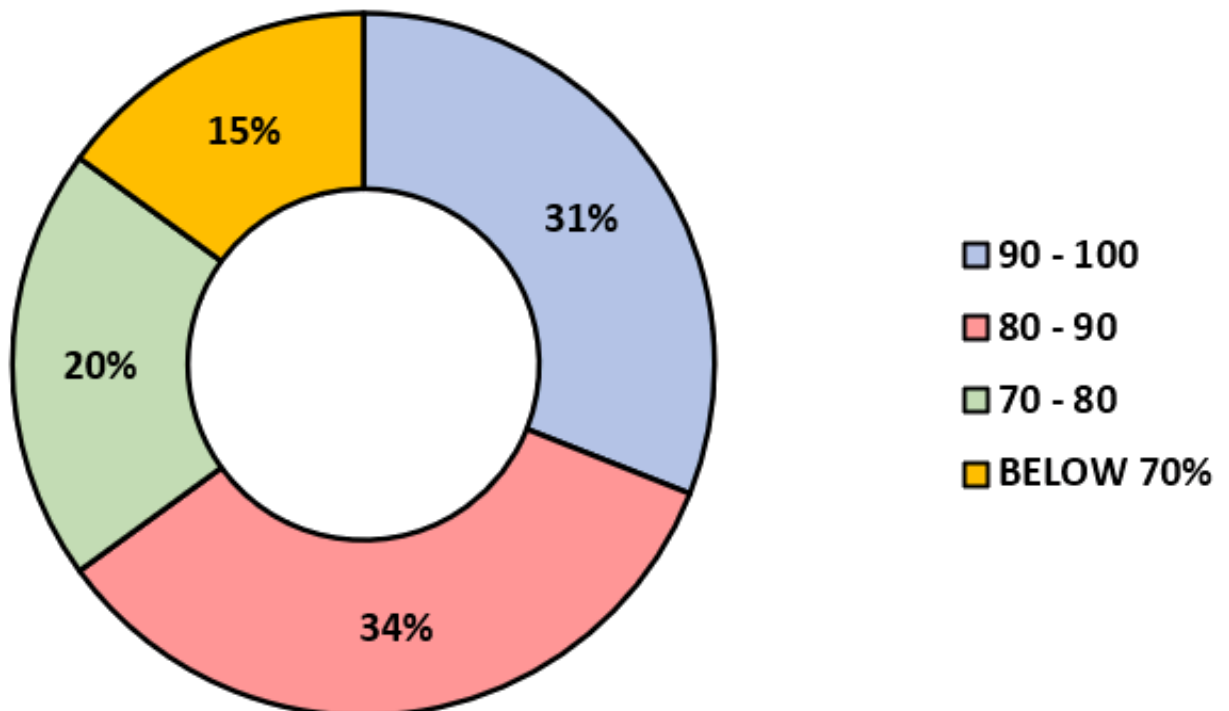

Analysis of Class X Result 2025-26

% OF MARKS RANGE	NUMBER OF STUDENTS
90 - 100	73 (31% OF TOTAL STUDENTS)
80 - 90	79 (34% OF TOTAL STUDENTS)
70 - 80	45 (20% OF TOTAL STUDENTS)
BELOW 70%	36 (15% OF TOTAL STUDENTS)
TOTAL	233

No. of Students

Analysis of Class X Result

2025-26

Skill Subjects

% OF MARKS RANGE	NUMBER OF STUDENTS
90 - 100	92 (39% OF TOTAL STUDENTS)
80 - 90	83 (35% OF TOTAL STUDENTS)
70 - 80	40 (17% OF TOTAL STUDENTS)
BELOW 70%	20 (9% OF TOTAL STUDENTS)
TOTAL	235