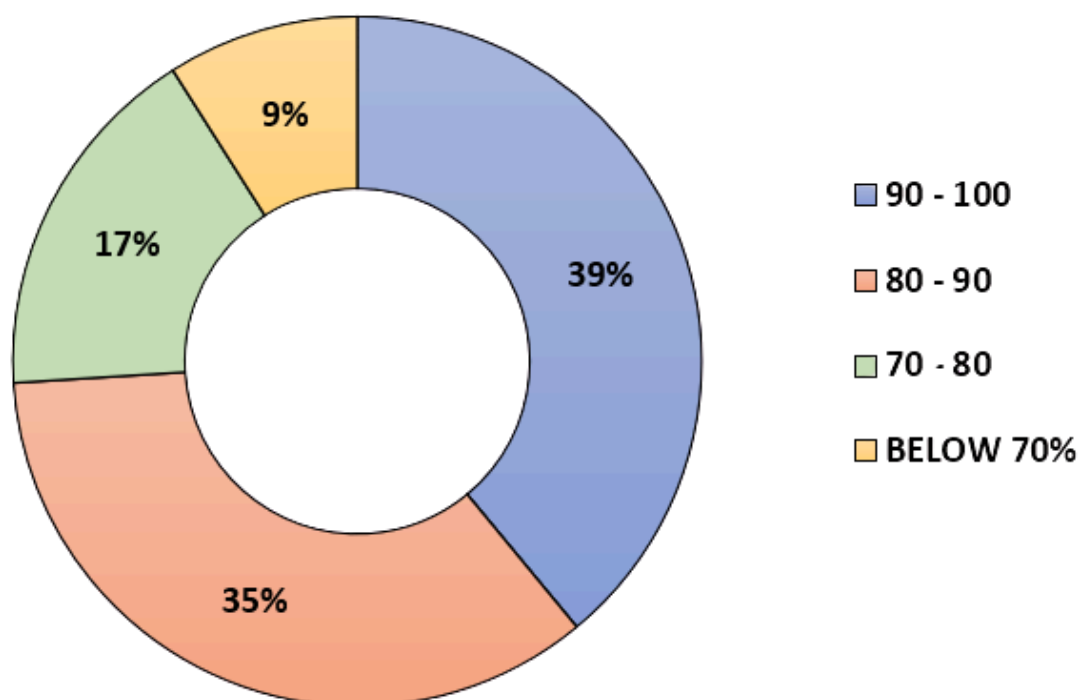

Analysis of Class X Result

2025-26

Skill Subjects

% OF MARKS RANGE	NUMBER OF STUDENTS
90 - 100	92 (39% OF TOTAL STUDENTS)
80 - 90	83 (35% OF TOTAL STUDENTS)
70 - 80	40 (17% OF TOTAL STUDENTS)
BELOW 70%	20 (9% OF TOTAL STUDENTS)
TOTAL	235

No. of Students