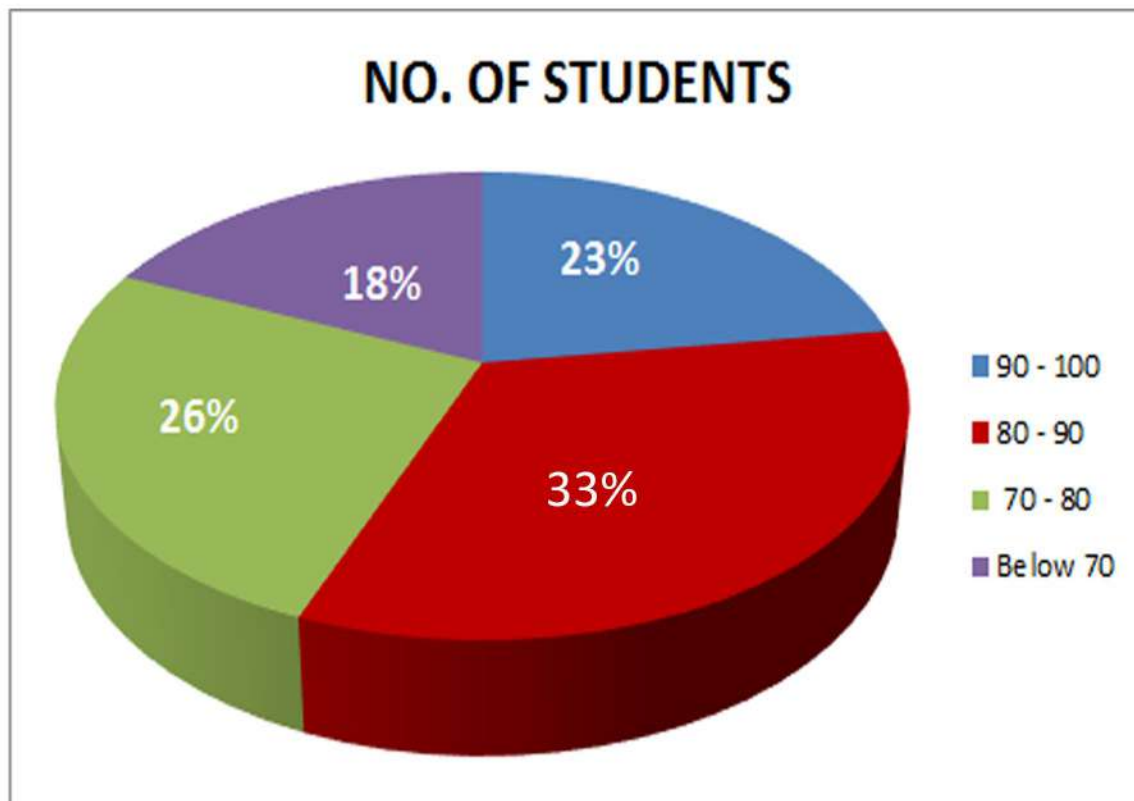

Heartiest Congratulations

to all the students, parents and teachers.

Our sincere thanks to all our well wishers!

QUEEN'S VALLEY SCHOOL

SECTOR-8, PHASE-1, DWARKA

ANALYSIS OF 10th CLASS RESULT-2022

MARKS RANGE	NO. OF STUDENTS	% OF STUDENTS
90 - 100	52	23
80 - 90	76	33
70 - 80	59	26
Below 70	42	18
TOTAL	229	100