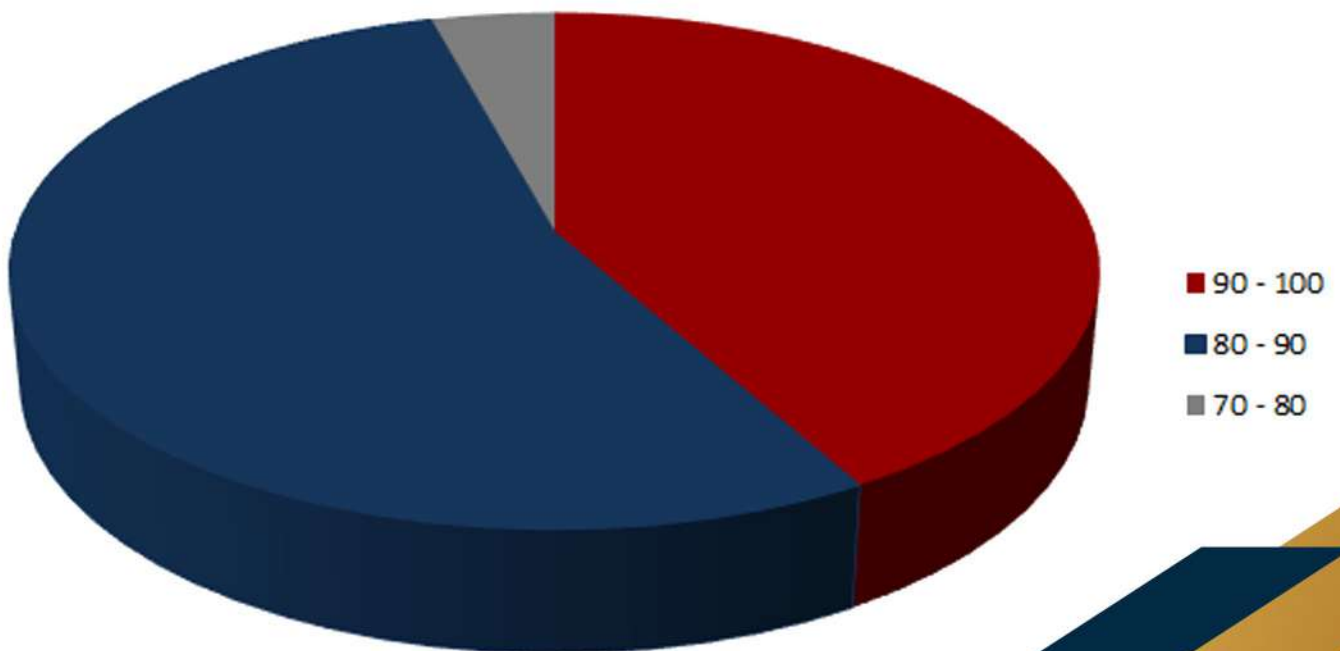

QUEEN'S VALLEY SCHOOL

SECTORE-8, PHASE-1, DWARKA

ANALYSIS OF 12th Class Results- 2021

%	NO.OF STUDENTS	% OF STUDENTS
90 - 100	69	42
80 - 90	89	54
70 - 80	7	4
TOTAL	165	100

NO.OF STUDENTS

Heartiest Congratulations

to all the students, parents and teachers.
Our sincere thanks to all our well wishers!