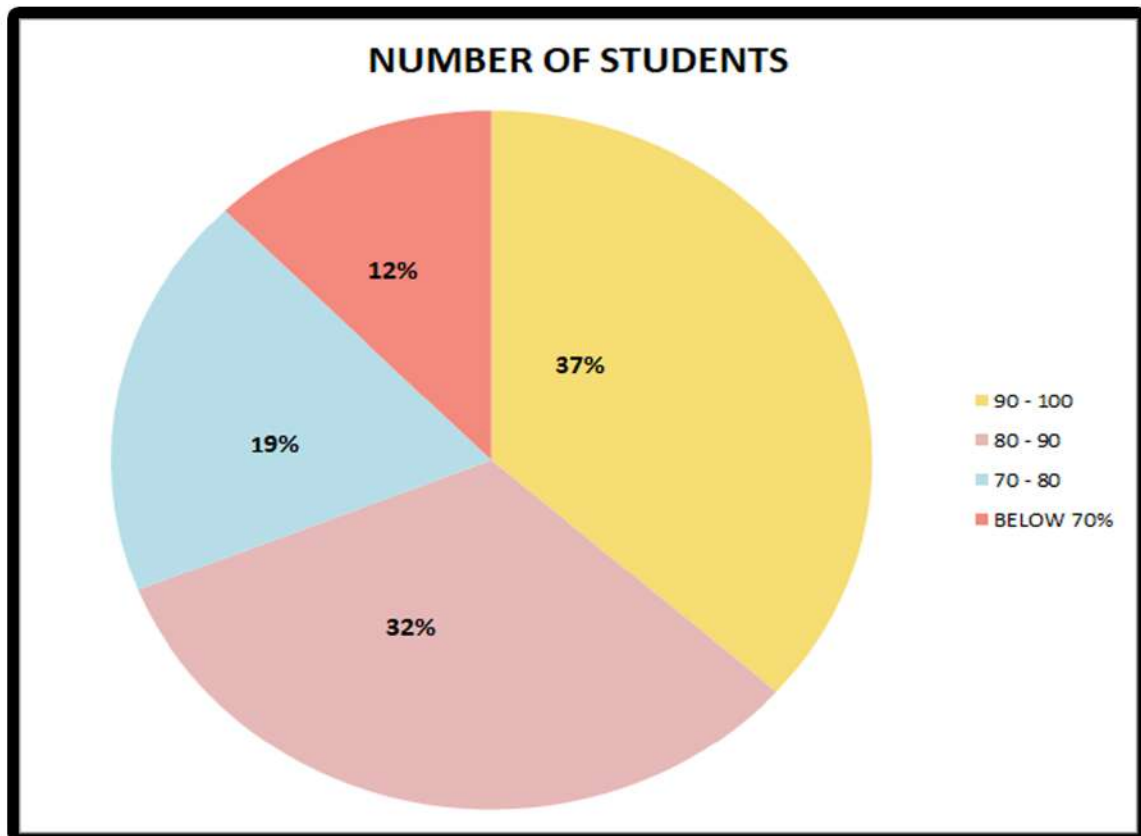

ANALYSIS OF 10th CLASS RESULT 2023

% OF MARKS RANGE	NUMBER OF STUDENTS	% OF STUDENTS
90 - 100	80	37
80 - 90	71	32
70 - 80	41	19
BELOW 70%	27	12
TOTAL	219	100