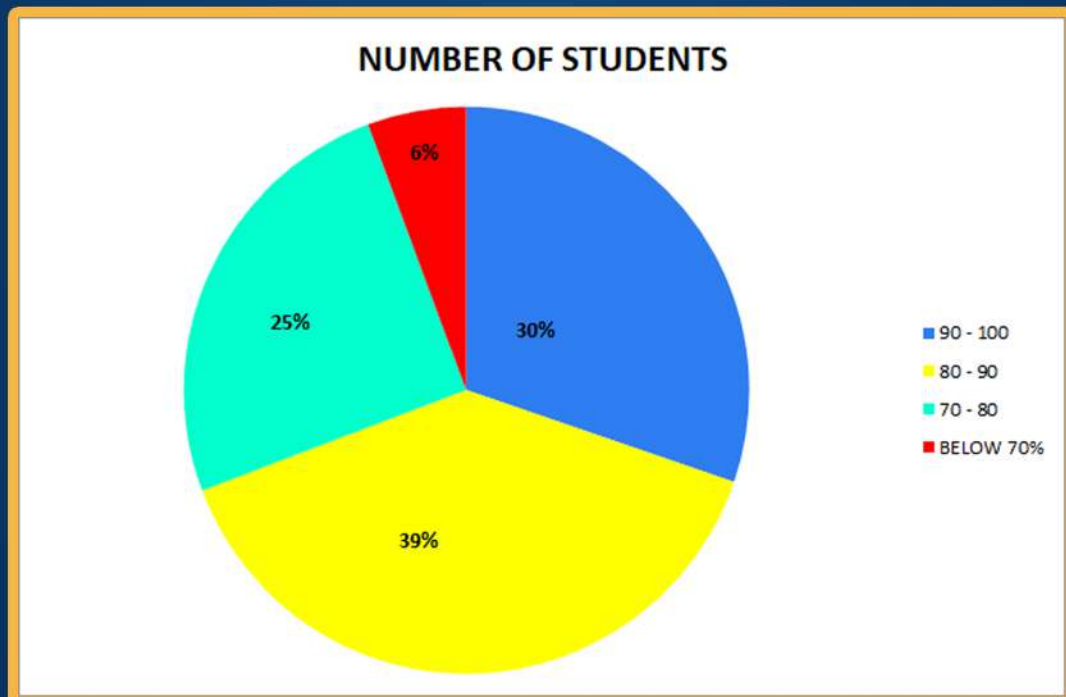

Heartiest Congratulations

to all the students , parents and teachers.

Our sincere thanks to all our well wishers!

QUEEN'S VALLEY SCHOOL

SECTOR-8, PHASE-1, DWARKA

Analysis of 12th class Result 2023

% OF MARKS RANGE	NUMBER OF STUDENTS	% OF STUDENTS
90 - 100	59	30
80 - 90	76	39
70 - 80	49	25
BELOW 70%	11	6
TOTAL	195	100