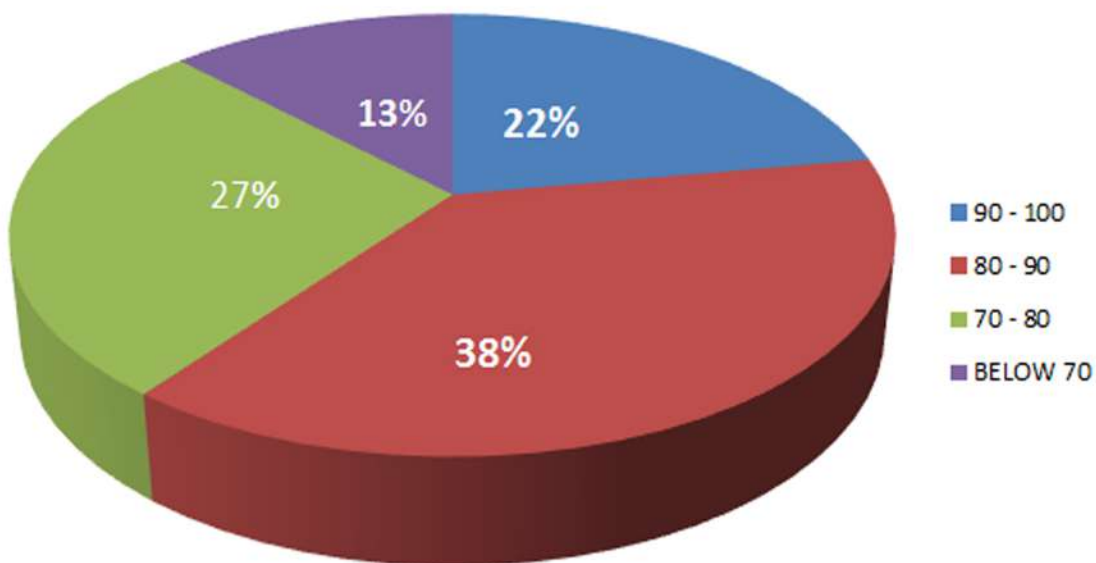

NO OF STUDENTS

Heartiest Congratulations

to all the students, parents and teachers.
Our sincere thanks to all our well wishers!