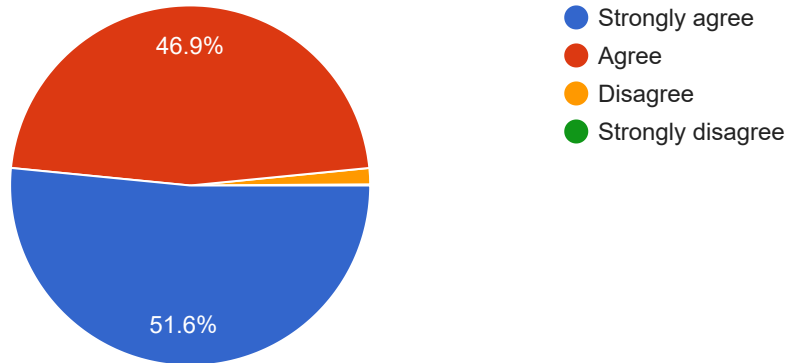

PARENT SURVEY - MAY 2024

964 responses

[Publish analytics](#)

1. How many of your children are studying at Credence High School?

[Copy](#)

964 responses

2. The school provides a safe and supportive environment for my child(ren).

[Copy](#)

964 responses

3. The school uses multiple modes of communication to connect with the parents and updates us on the happenings at school and progress of our child(ren).

[Copy](#)

964 responses