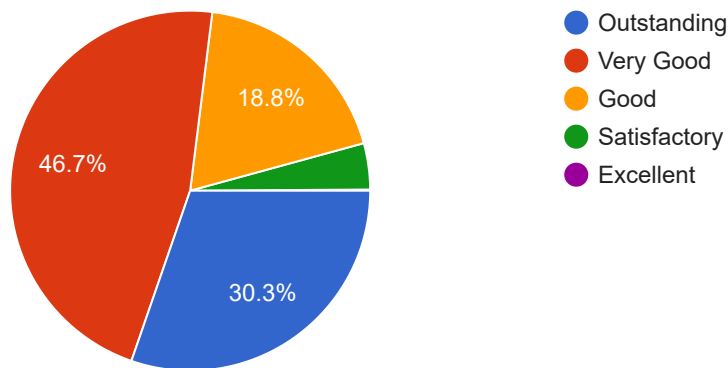

This content is neither created nor endorsed by Google. [Report Abuse](#) - [Terms of Service](#) - [Privacy Policy](#).