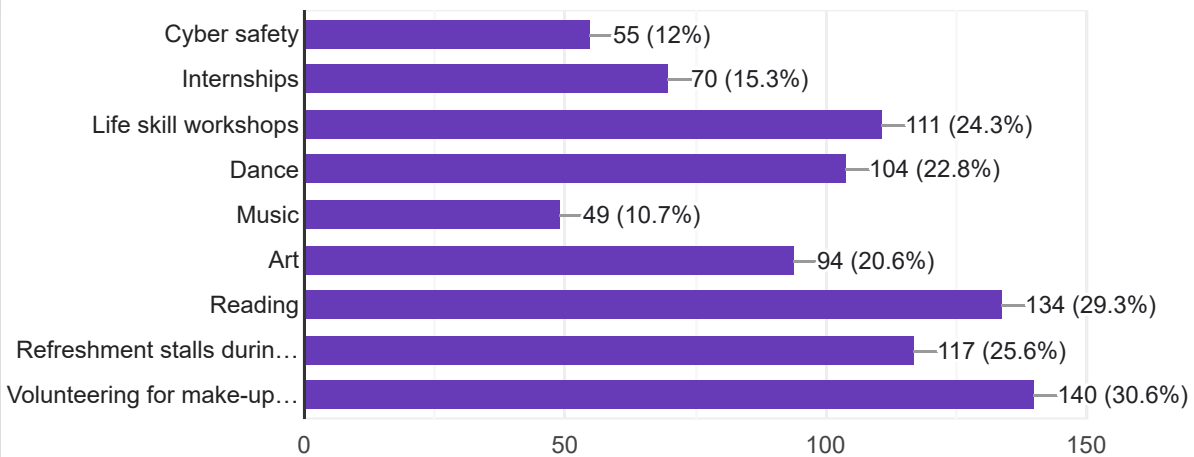

964 responses

9. The school promotes a culture of diversity and inclusion.

964 responses

10. The school strives to impart values such as respect, empathy, responsibility and integrity among students.

964 responses

11. Would you like to volunteer/participate/contribute to any school event(s)/ committee(s)? If yes, choose your areas of interest.

457 responses

12. How would you rate the overall learning environment at Credence High School?