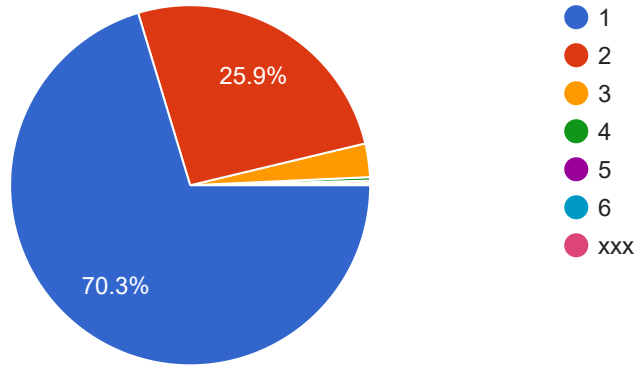

PARENT SURVEY - MAY 2024

964 responses

[Publish analytics](#)

1. How many of your children are studying at Credence High School?

 [Copy](#)

964 responses

2. The school provides a safe and supportive environment for my child(ren).